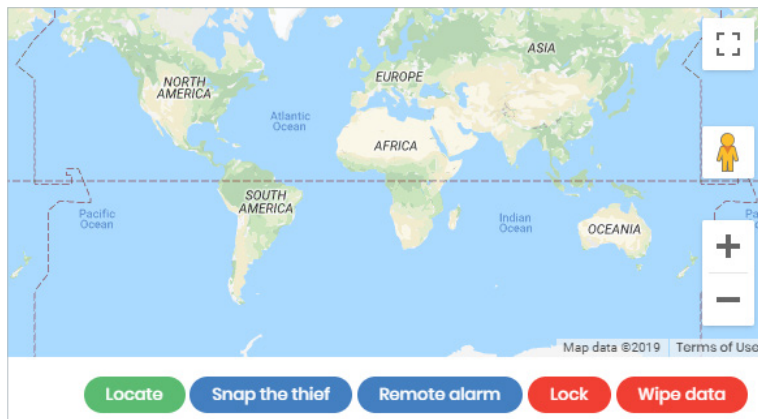

CENTRALIZED PROTECTION OF CONFIDENTIAL DATA FOR ANDROID DEVICES

Panda Adaptive Defense 360

Panda Endpoint Protection

Panda Endpoint Protection Plus

Endpoint Security Solutions

Panda Security's Endpoint Security Solutions allow organizations to centrally manage the **security and confidentiality** of the data stored on their Android smartphones and tablets without requiring specific technical knowledge or dedicated on-premises security servers. Additionally, they provide tools available anytime anywhere to **protect mobile devices against malware, loss and theft**. With respect to the latter, all Android devices managed from Aether Platform can benefit now from a new protection method: **Anti-theft**.

This protection provides the following features:

Compatible solutions within the Aether Platform for Android

Panda Endpoint Protection Panda Endpoint Protection Plus

Panda Adaptive Defense 360

Supported Platforms and System Requirements for Android:
<http://go.pandasecurity.com/endpoint-android/requirements>

What includes?

Centralized management

Manage your Android tablets and smartphones **from the cloud via a single Web-based console**.

Antivirus protection

Enjoy permanent anti-malware protection for your mobile devices. Run immediate, periodic or scheduled scans from the Web console, or perform on-demand scans from protected devices.

Remote locking

Protect your data against unauthorized access to lost or stolen devices, or prevent former employees from accessing corporate data.

Remote wipe

Restore devices to their factory settings and wipe **any sensitive information they may contain**.

Geolocation

Track and map the location of stolen or lost devices.

Snap the Thief

Use the device's camera **to take a snapshot of the potential thief** and email it to the address of your choice. The photo can be taken immediately or when the screen is touched.

Remote Alarm

The alarm will **sound immediately** even if the device is locked. The screen will display the message and phone number you enter.

Consolidated reports

Integrate all generated reports into a single platform for data mining.