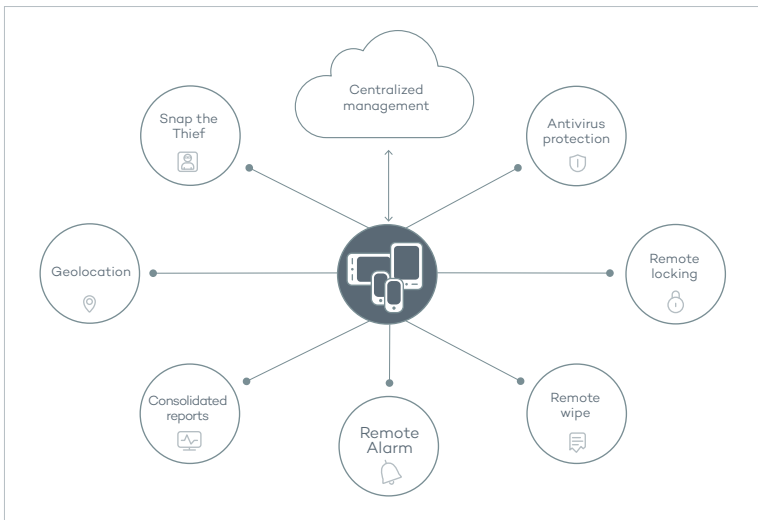

CENTRALIZED PROTECTION OF CONFIDENTIAL DATA FOR ANDROID DEVICES

Panda Adaptive Defense 360

Panda Endpoint Protection

Panda Endpoint Protection Plus

Endpoint Security Solutions

Panda Security's Endpoint Security Solutions allow organizations to centrally manage the **security and confidentiality** of the data stored on their Android smartphones and tablets without requiring specific technical knowledge or dedicated on-premises security servers. Additionally, they provide tools available anytime anywhere to **protect mobile devices against malware, loss and theft**. With respect to the latter, all Android devices managed from Aether Platform can benefit now from a new protection method: **Anti-theft**.

This protection provides the following features:

Compatible solutions within the Aether Platform for Android

Panda Endpoint Protection Panda Endpoint Protection Plus

Panda Adaptive Defense 360

Supported Platforms and System Requirements for Android:
<http://go.pandasecurity.com/endpoint-android/requirements>

What includes?

Centralized management

Manage your Android tablets and smartphones **from the cloud via a single Web-based console**.

Antivirus protection

Enjoy permanent anti-malware protection for your mobile devices. Run immediate, periodic or scheduled scans from the Web console, or perform on-demand scans from protected devices.

Geolocation

Track and map the location of stolen or lost devices.

Snap the Thief

Use the device's camera **to take a snapshot of the potential thief** and email it to the address of your choice. The photo can be taken immediately or when the screen is touched.