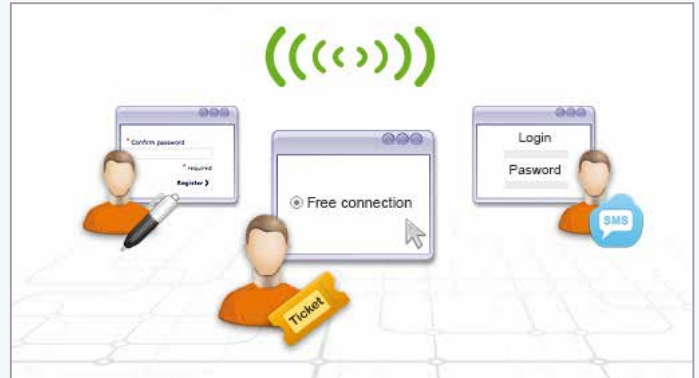

Panda GateDefender eSeries HotSpot Social

Ideal for cafés, sports centers, clubs, pubs and restaurants

Panda GateDefender eSeries SmartConnect™

Allow new connections automatically with **Panda SmartConnect™**. Your customers and visitors can connect to the Internet in **three simple steps**:

1. Open their browser and fill out the form with contact information
2. Choose the connection type they prefer
3. Check their mobile device and use the user name and password sent by email or SMS to log in with their browser

Once you have registered your **Panda SmartLogin** account it will be able to recognize devices without having to reenter user credentials.

Features

No external requirements

- All-in-one **UTM** device. Does not require Windows systems or third-party licenses
- USB Wi-Fi, ADSL and 3G/4G compatible

Easy user management

- Single-click account creation
- **Panda SmartConnect™**: Automatic account creation via email or SMS
- Account expiration time definable as you prefer
- Doesn't require technical staff.

Customizable service image

- Customize the welcome page with your own logos, graphics, banners, advertising, etc.
- Multi-language support

Remote Support

- Remote product management with **Panda Perimetral Console**

Security

- Antivirus
- Anti-spam
- Web filtering
- Content filtering
- Firewall and IDS

Configurable connection quality

- Bandwidth restrictions per user in terms of download and upload speed
- Traffic limitations per user
- Set maximum device usage time
- Restrict Internet access to your company's working hours

Roaming users

- Centralized access to the service from a single point for restaurant chains, cafés etc